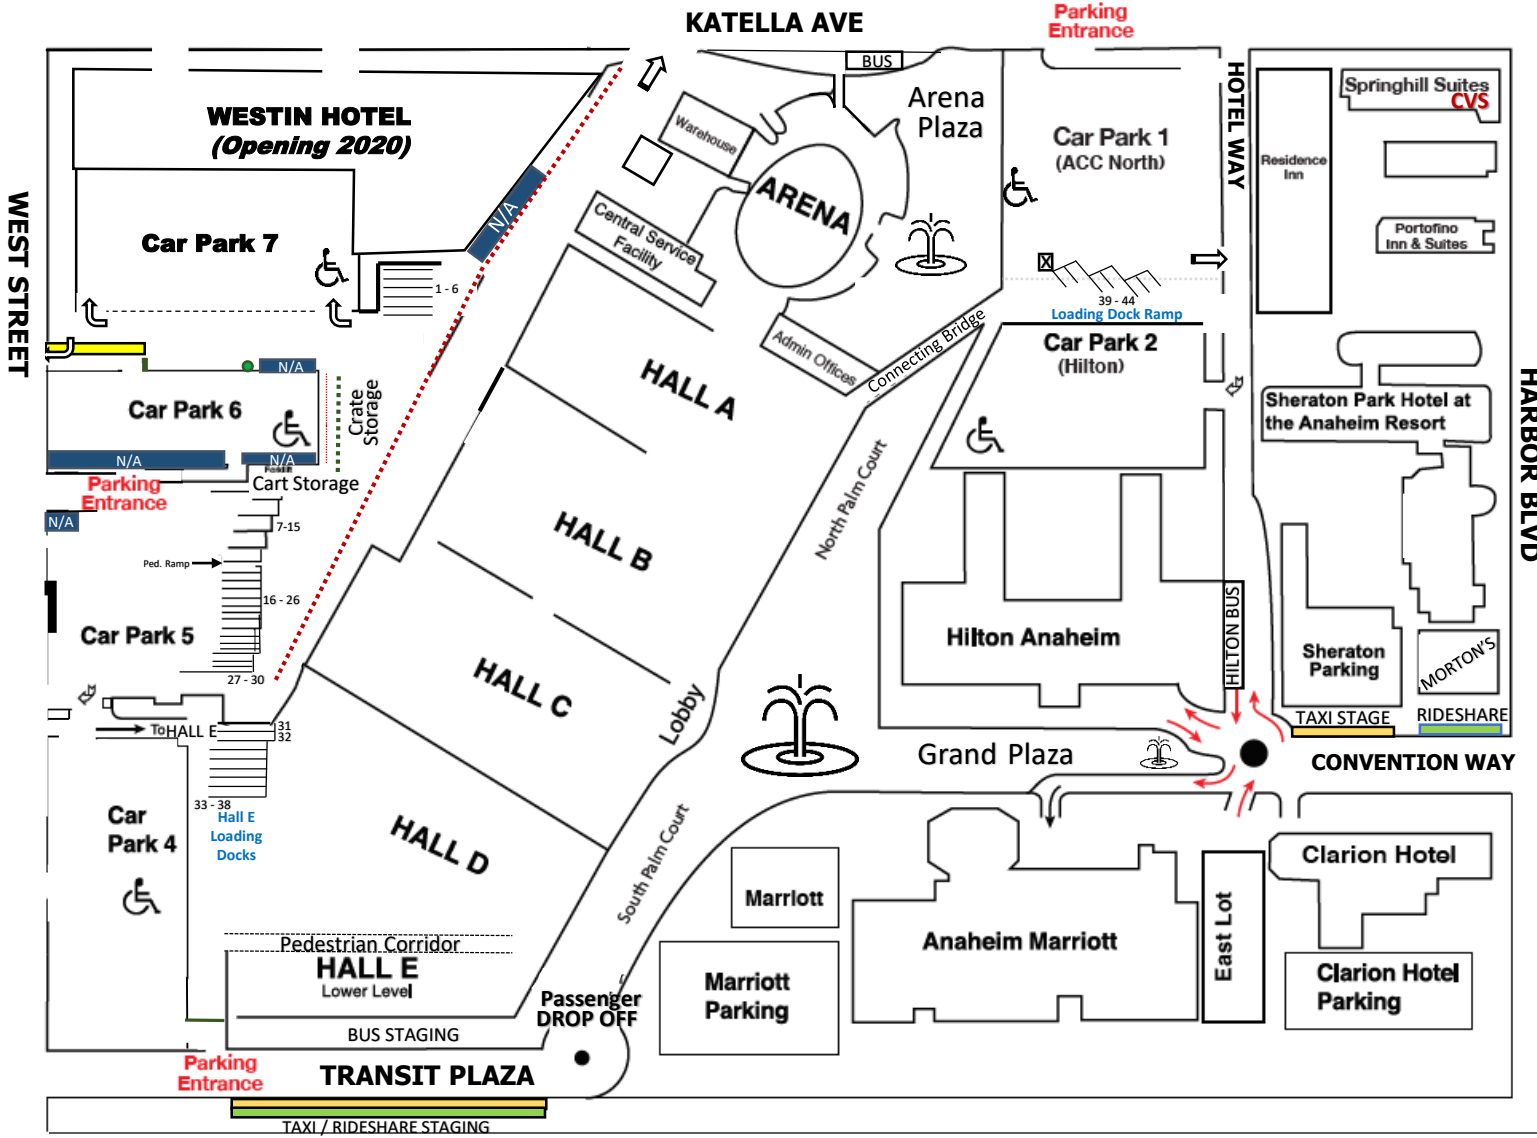

# ANAHEIM CONVENTION CENTER PARKING GUIDE

Updated 03/06/2019

DISNEY WAY

ACC Parking at  
The Shops at  
Anaheim  
Gardenwalk

Hyatt House  
Walgreens

Disney's  
Toy Story  
Parking

TAXI / RIDESHARE STAGING