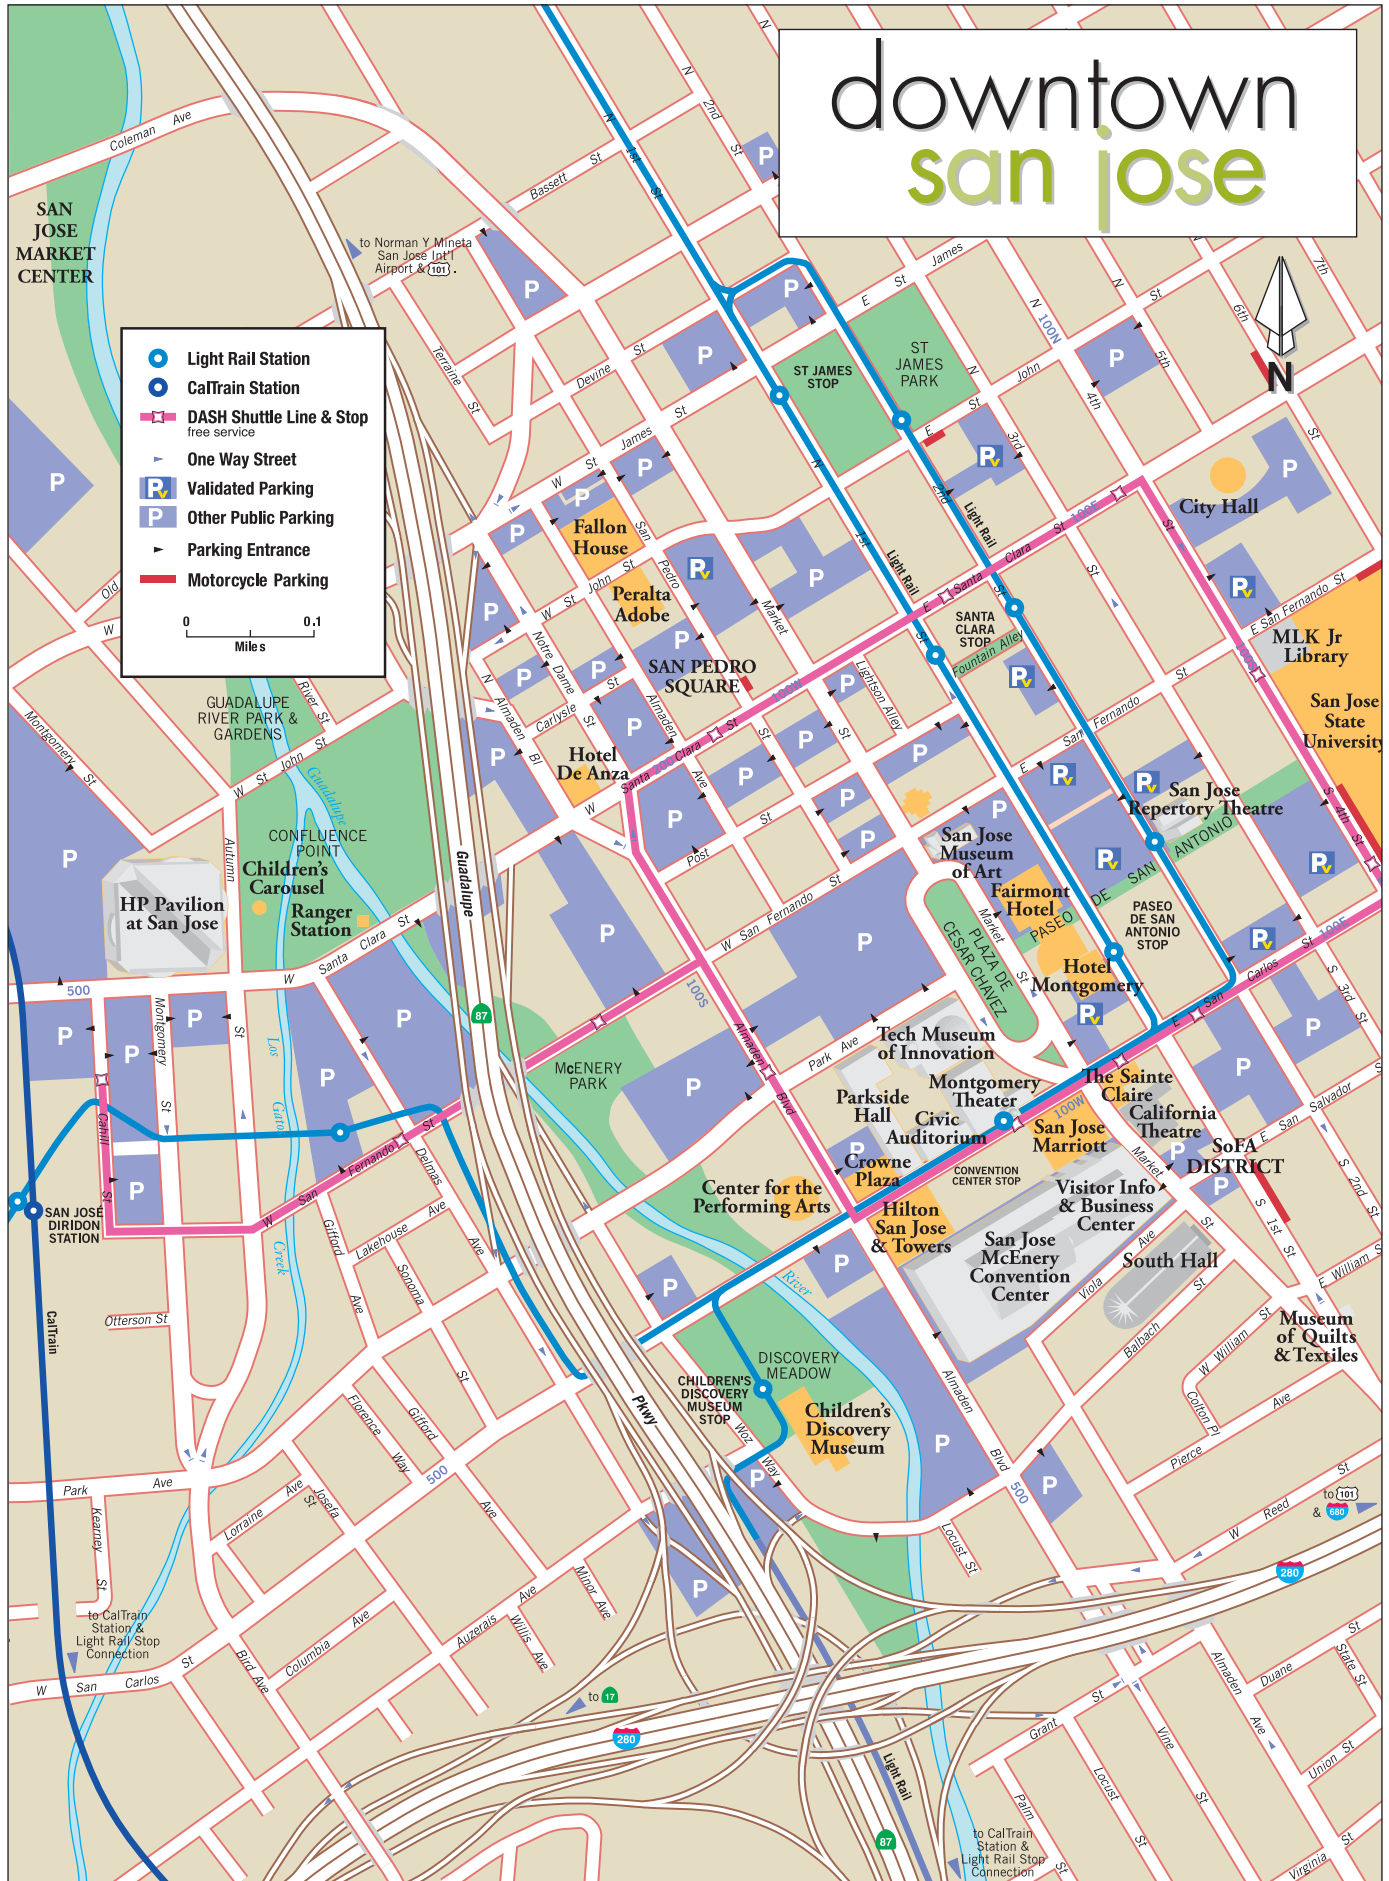

downtown san jose

-  Light Rail Station
-  CalTrain Station
-  DASH Shuttle Line & Stop
free service
-  One Way Street
-  Validated Parking
-  Other Public Parking
-  Parking Entrance
-  Motorcycle Parking

0 0.1
Miles

TRANSPORTATION SERVICES